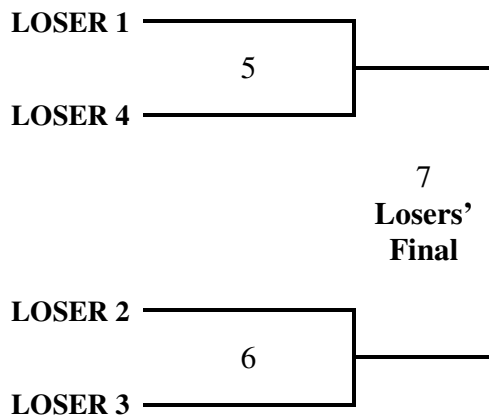

The Matches for the Inter Zone Competitions are arranged as shown below:

Kerala University Intercollegiate Inter Zone Fixture Format

To decide I and II Places

(SZ III / NZ III will be Placed by Lot)

To decide III and IV Places

1. In Single Zone tournaments, while drawing fixtures, previous year's first and fourth place will be placed in the lower half and second and third place in the upper half so that they shall meet only at the semifinal stage.
2. For conducting an event or tournament there shall be a minimum of 3 entries.
3. However, in case of an event having lesser entries than the required minimum, the event can be conducted for the sake of university team selection only.