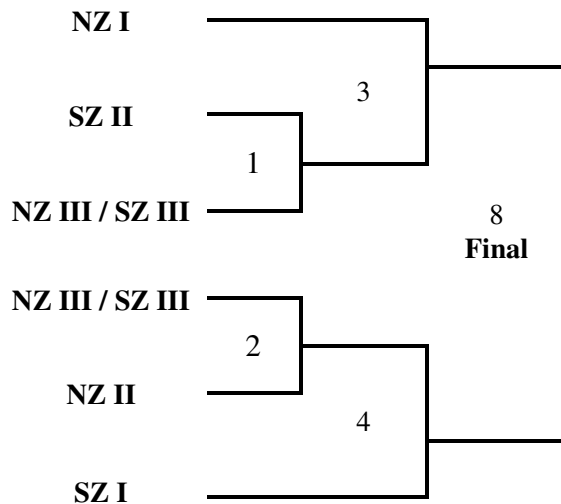

The Matches for the Inter Zone Competitions are arranged as shown below:

Kerala University Intercollegiate Inter Zone Fixture Format

To decide I and II Places

(SZ III / NZ III will be Placed by Lot)

To decide III and IV Places

1. In Single Zone tournaments, while drawing fixtures, previous year's first and fourth place will be placed in the lower half and second and third place in the upper half so that they shall meet only at the semifinal stage.
2. For conducting an event or tournament there shall be a minimum of 3 entries.
3. However, in case of an event having lesser entries than the required minimum, the event can be conducted for the sake of university team selection only.